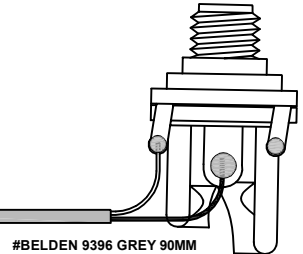

- Pickup depan ikut pickguard
- Control Plate tidak pakai screw

**SELECTOR SWITCH  
EP 0075-000 3 WAY SUPER**

**VOLUME  
CTS-D24RL-A250K**

**JACK  
EG-3P**

**SUHR PU-SC-CLT-N-CHR CLASSIC T**

**ARAH  
SELECTOR SWITCH**

1. NECK
2. NECK + BRIDGE
3. BRIDGE

MYLAR  
0,022UF 50V 5%

2A223J

**TONE  
CTS-D24RL-A250K**

**SUHR TELE NARROW SPACING CLASSIC T**

**PT. CORT INDONESIA**

MODEL NAME	STRANDBERG-SALEN6 CLASSIC,SALEN6 DELUXE SEMI-HOLLOW			
DRAWING ON				
APPROVED BY	CHECKED BY	DESIGN BY	DRAWING BY	