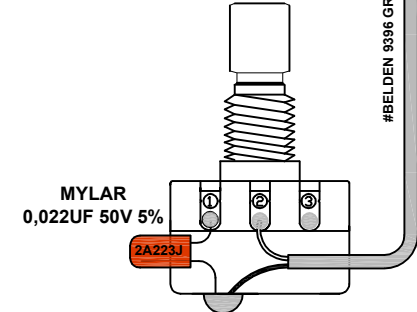

- Pickup depan ikut pickguard
- Control Plate tidak pakai screw

**SELECTOR SWITCH  
EP 0075-000 3 WAY SUPER**

**VOLUME  
CTS-D24RL-A250K**

**JACK  
EG-3P**

**SUHR PU-SC-CLT-N-CHR CLASSIC T**

**ARAH  
SELECTOR SWITCH**

1. NECK
2. NECK + BRIDGE
3. BRIDGE

MYLAR  
0,022UF 50V 5%

2A223J

**TONE  
CTS-D24RL-A250K**

**SUHR TELE NARROW SPACING CLASSIC T**

**PT. CORT INDONESIA**

MODEL NAME	STRANDBERG-SALEN6 CLASSIC,SALEN6 DELUXE SEMI-HOLLOW			
DRAWING ON				
APPROVED BY	CHECKED BY	DESIGN BY	DRAWING BY	