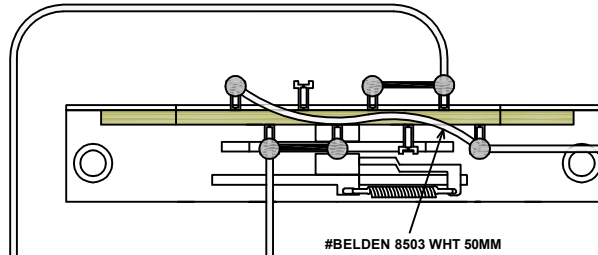

- Pickup depan ikut pickguard
- Control Plate tidak pakai screw

**SELECTOR SWITCH  
EP 0075-000 3 WAY SUPER**

**VOLUME  
CTS-D24RL-A250K**

**JACK  
EG-3P**

**SUHR PU-SC-CLT-N-CHR CLASSIC T**

**ARAH  
SELECTOR SWITCH**

1. NECK
2. NECK + BRIDGE
3. BRIDGE

MYLAR  
0,022UF 50V 5%

2A223J

**TONE  
CTS-D24RL-A250K**

**SUHR TELE NARROW SPACING CLASSIC T**

**PT. CORT INDONESIA**

MODEL NAME	STRANDBERG-SALEN6 CLASSIC,SALEN6 DELUXE SEMI-HOLLOW			
DRAWING ON				
APPROVED BY	CHECKED BY	DESIGN BY	DRAWING BY	