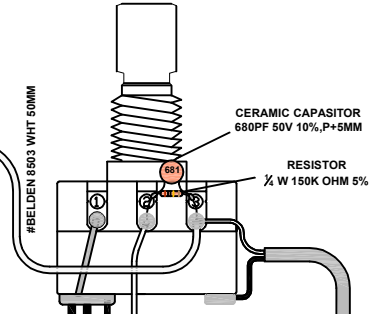

- Pickup depan ikut pickguard
- Control Plate tidak pakai screw

**SELECTOR SWITCH  
EP 0075-000 3 WAY SUPER**

**VOLUME  
CTS-D24RL-A250K**

**JACK  
EG-3P**

**SUHR PU-SC-CLT-N-CHR CLASSIC T**

**ARAH  
SELECTOR SWITCH**

1. NECK
2. NECK + BRIDGE
3. BRIDGE

MYLAR  
0,022UF 50V 5%

2A223J

**TONE  
CTS-D24RL-A250K**

**SUHR TELE NARROW SPACING CLASSIC T**

**PT. CORT INDONESIA**

MODEL NAME	STRANDBERG-SALEN6 CLASSIC,SALEN6 DELUXE SEMI-HOLLOW			
DRAWING ON				
APPROVED BY	CHECKED BY	DESIGN BY	DRAWING BY	