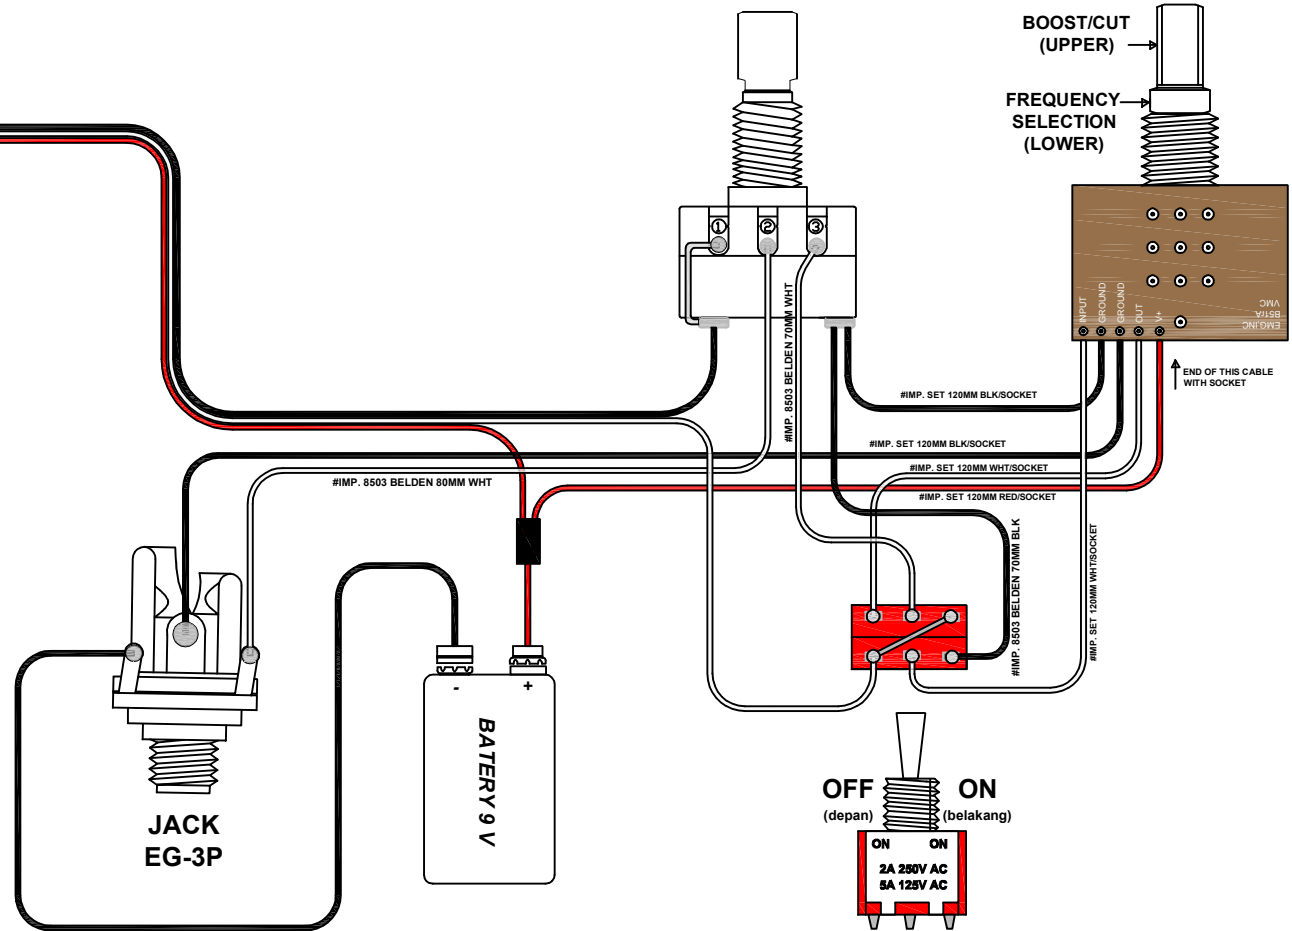

EMG57

VOLUME
1602-D20RL-A25K

EMG VMC ACTIVE
TONE CONTROL

MINI TOGGLE S/W
EQ BYPASS-ON/OFF
(2201 BN-T N-ON)

PT. CORT INDONESIA

MODEL NAME	STANDBERG - PAUL MASVIDALIEN (Rev.1)		
DRAWING ON			
APPROVED BY	CHECKED BY	DESIGN BY	DRAWING BY