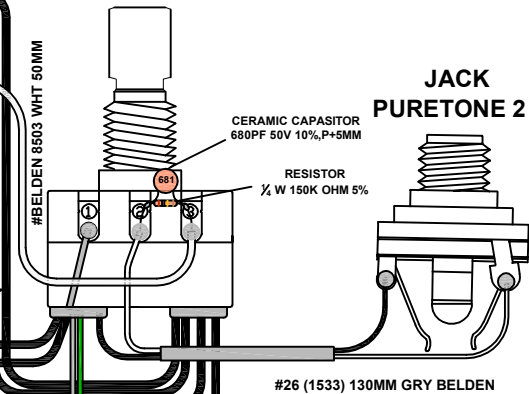

SELECTOR SWITCH EP 0078-000 5 WAY SUPER

PTP8060-2
A56S-FV42-850 BK N

PTP8059-2

PTP2860
SUHR-R-4P-BLK

VOLUME
CTS-D24RL-A500K

JACK
PURETONE 2

ARAH
SELECTOR SWITCH

MYLAR
0,047UF 50V 5%

RESISTOR
499K

RESISTOR
1/4 W 150K OHM 5%

CERAMIC CAPASITOR
680PF 50V 10%,P+5MM

TONER
CTS-D24RL-A250K

1. NECK
2. NECK + MIDDLE
3. MIDDLE
4. MIDDLE + BRIDGE INNER
5. BRIDGE FULL

PT. CORT INDONESIA

MODEL NAME STRANDBERG-BODEN STANDARD 6QM,6FM TREM (S-S-H)