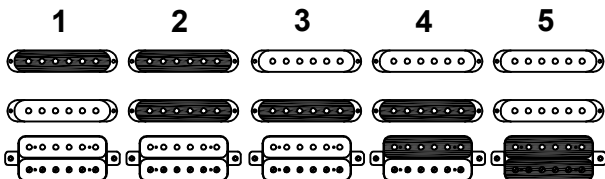

SELECTOR SWITCH EP 0078-000 5 WAY SUPER

PTP8060-2
A56S-FV42-850 BK N

PTP8059-2

PTP2860
SUHR-R-4P-BLK

VOLUME
CTS-D24RL-A500K

JACK
PURETONE 2

ARAH
SELECTOR SWITCH

MYLAR
0,047UF 50V 5%

RESISTOR
499K

RESISTOR
1/4 W 150K OHM 5%

CERAMIC CAPASITOR
680PF 50V 10%,P+5MM

TONER
CTS-D24RL-A250K

1. NECK
2. NECK + MIDDLE
3. MIDDLE
4. MIDDLE + BRIDGE INNER
5. BRIDGE FULL

PT. CORT INDONESIA

MODEL NAME STRANDBERG-BODEN STANDARD 6QM,6FM TREM (S-S-H)