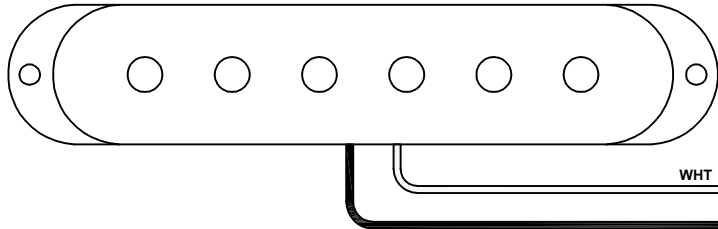

SELECTOR SWITCH EP 0078-000 5 WAY SUPER

PTP8060-2
A56S-FV42-850 BK N

PTP8059-2

PTP2860
SUHR-R-4P-BLK

VOLUME
CTS-D24RL-A500K

JACK
PURETONE 2

ARAH
SELECTOR SWITCH

MYLAR
0,047UF 50V 5%

RESISTOR
499K

RESISTOR
1/4 W 150K OHM 5%

CERAMIC CAPASITOR
680PF 50V 10%,P+5MM

TONER
CTS-D24RL-A250K

1. NECK
2. NECK + MIDDLE
3. MIDDLE
4. MIDDLE + BRIDGE INNER
5. BRIDGE FULL

PT. CORT INDONESIA

MODEL NAME STRANDBERG-BODEN STANDARD 6QM,6FM TREM (S-S-H)