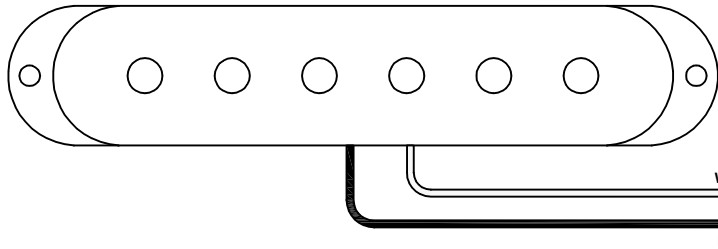

SELECTOR SWITCH EP 0078-000 5 WAY SUPER

PTP8060-2
A56S-FV42-850 BK N

PTP8059-2

PTP2860
SUHR-R-4P-BLK

VOLUME
CTS-D24RL-A500K

JACK
PURETONE 2

ARAH
SELECTOR SWITCH

MYLAR
0,047UF 50V 5%

RESISTOR
499K

RESISTOR
1/4 W 150K OHM 5%

CERAMIC CAPASITOR
680PF 50V 10%,P+5MM

TONER
CTS-D24RL-A250K

1. NECK
2. NECK + MIDDLE
3. MIDDLE
4. MIDDLE + BRIDGE INNER
5. BRIDGE FULL

PT. CORT INDONESIA

MODEL NAME STRANDBERG-BODEN STANDARD 6QM,6FM TREM (S-S-H)