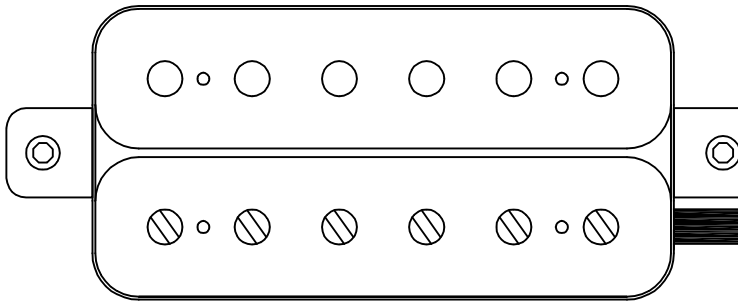

SELECTOR SWITCH EP 0078-000 5 WAY SUPER

PTP8060-2
A56S-FV42-850 BK N

PTP8059-2

PTP2860
SUHR-R-4P-BLK

VOLUME
CTS-D24RL-A500K

JACK
PURETONE 2

ARAH
SELECTOR SWITCH

MYLAR
0,047UF 50V 5%

RESISTOR
499K

RESISTOR
1/4 W 150K OHM 5%

CERAMIC CAPASITOR
680PF 50V 10%,P+5MM

TONER
CTS-D24RL-A250K

1. NECK
2. NECK + MIDDLE
3. MIDDLE
4. MIDDLE + BRIDGE INNER
5. BRIDGE FULL

PT. CORT INDONESIA

MODEL NAME STRANDBERG-BODEN STANDARD 6QM,6FM TREM (S-S-H)