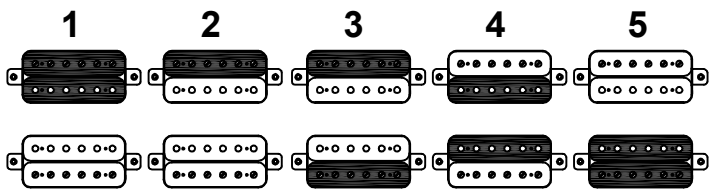

**SELECTOR SWITCH  
EP 0078-000 5 WAY SUPER**

**VOLUME  
CTS-D24RL-A500K**

**PTP2861  
SUHR-BLK-F-4P**

**PTP2860  
SUHR-BLK-R-4P**

**ARAH  
SELECTOR SWITCH**

1. NECK FULL
2. NECK OUTER
3. NECK OUTER + BRIDGE OUTER
4. NECK INNER + BRIDGE INNER
5. BRIDGE FULL

MYLAR  
0,022UF 50V 5%

**TONE  
CTS-D24RL-A500K**

<b>PT. CORT INDONESIA</b>			
MODEL NAME	<b>STRANDBERG-BODEN STANDARD 6QM,6FM (HH FIXED)</b>		
DRAWING ON			
APPROVED BY	CHECKED BY	DESIGN BY	DRAWING BY