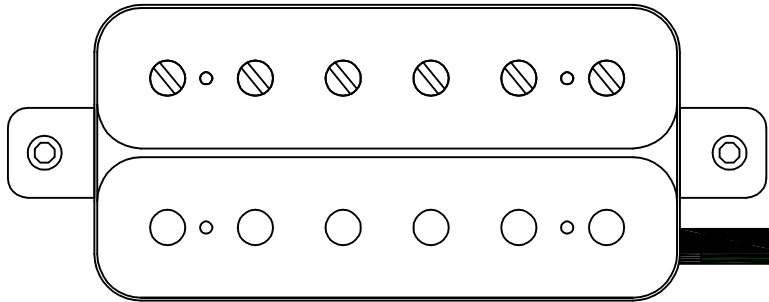

**SELECTOR SWITCH  
EP 0078-000 5 WAY SUPER**

**VOLUME  
CTS-D24RL-A500K**

**PTP2861  
SUHR-BLK-F-4P**

**PTP2860  
SUHR-BLK-R-4P**

**ARAH  
SELECTOR SWITCH**

1. NECK FULL
2. NECK OUTER
3. NECK OUTER + BRIDGE OUTER
4. NECK INNER + BRIDGE INNER
5. BRIDGE FULL

MYLAR  
0,022UF 50V 5%

**TONE  
CTS-D24RL-A500K**

<b>PT. CORT INDONESIA</b>			
MODEL NAME	<b>STRANDBERG-BODEN STANDARD 6QM,6FM (HH FIXED)</b>		
DRAWING ON			
APPROVED BY	CHECKED BY	DESIGN BY	DRAWING BY