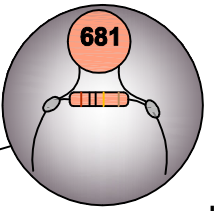

**SELECTOR SWITCH  
EP 0078-000 5 WAY SUPER**

**VOLUME  
CTS-D24RL-A500K**

**PTP2861  
SUHR-BLK-F-4P**

**PTP2860  
SUHR-BLK-R-4P**

**ARAH  
SELECTOR SWITCH**

1. NECK FULL
2. NECK OUTER
3. NECK OUTER + BRIDGE OUTER
4. NECK INNER + BRIDGE INNER
5. BRIDGE FULL

MYLAR  
0,022UF 50V 5%

**TONE  
CTS-D24RL-A500K**

<b>PT. CORT INDONESIA</b>			
MODEL NAME	<b>STRANDBERG-BODEN STANDARD 6QM,6FM (HH FIXED)</b>		
DRAWING ON			
APPROVED BY	CHECKED BY	DESIGN BY	DRAWING BY