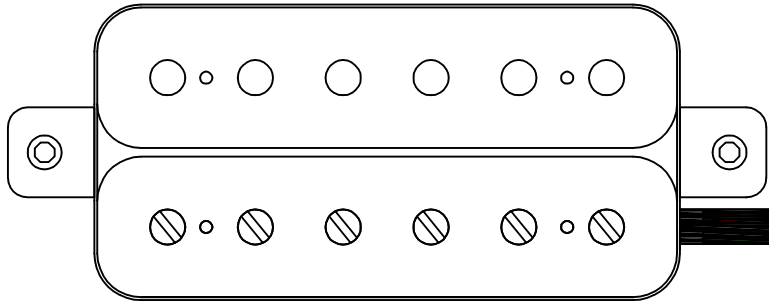

**SELECTOR SWITCH  
EP 0078-000 5 WAY SUPER**

**VOLUME  
CTS-D24RL-A500K**

**PTP2861  
SUHR-BLK-F-4P**

**PTP2860  
SUHR-BLK-R-4P**

**ARAH  
SELECTOR SWITCH**

1. NECK FULL
2. NECK OUTER
3. NECK OUTER + BRIDGE OUTER
4. NECK INNER + BRIDGE INNER
5. BRIDGE FULL

MYLAR  
0,022UF 50V 5%

**TONE  
CTS-D24RL-A500K**

<b>PT. CORT INDONESIA</b>			
MODEL NAME	<b>STRANDBERG-BODEN STANDARD 6QM,6FM (HH FIXED)</b>		
DRAWING ON			
APPROVED BY	CHECKED BY	DESIGN BY	DRAWING BY