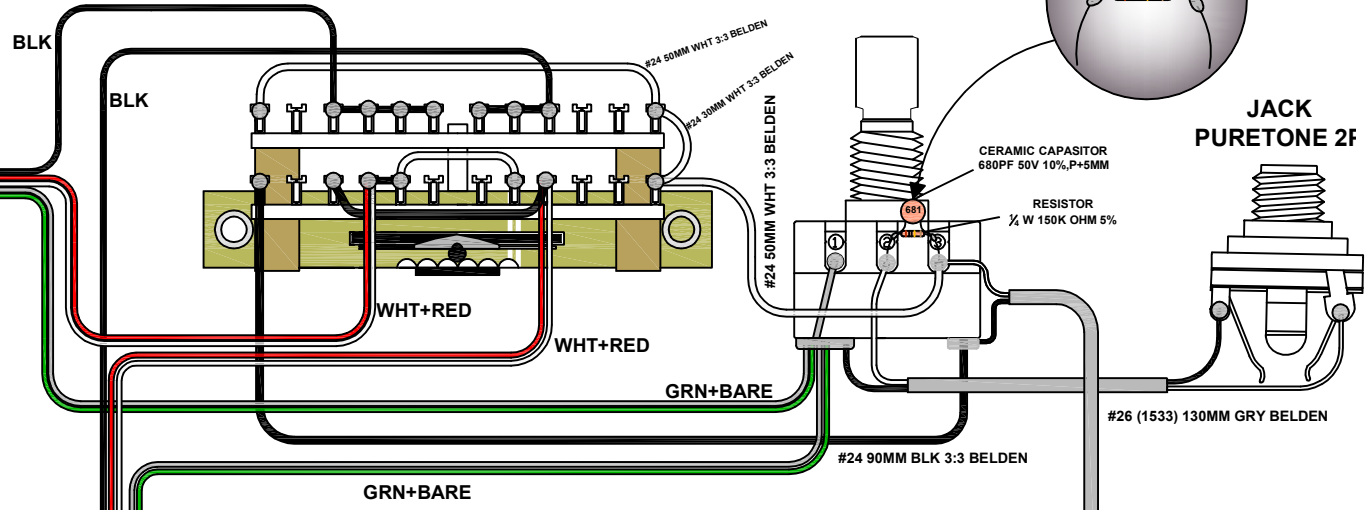

**SELECTOR SWITCH  
EP 0078-000 5 WAY SUPER**

**VOLUME  
CTS-D24RL-A500K**

**PTP2861  
SUHR-BLK-F-4P**

**PTP2860  
SUHR-BLK-R-4P**

**ARAH  
SELECTOR SWITCH**

1. NECK FULL
2. NECK OUTER
3. NECK OUTER + BRIDGE OUTER
4. NECK INNER + BRIDGE INNER
5. BRIDGE FULL

MYLAR  
0,022UF 50V 5%

**TONE  
CTS-D24RL-A500K**

<b>PT. CORT INDONESIA</b>			
MODEL NAME	<b>STRANDBERG-BODEN STANDARD 6QM,6FM (HH FIXED)</b>		
DRAWING ON			
APPROVED BY	CHECKED BY	DESIGN BY	DRAWING BY