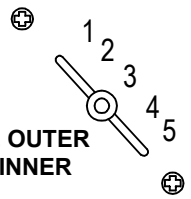

**SELECTOR SWITCH  
EP 0078-000 5 WAY SUPER**

**VOLUME  
CTS-D24RL-A500K**

**PTP2861  
SUHR-BLK-F-4P**

**PTP2860  
SUHR-BLK-R-4P**

**ARAH  
SELECTOR SWITCH**

1. NECK FULL
2. NECK OUTER
3. NECK OUTER + BRIDGE OUTER
4. NECK INNER + BRIDGE INNER
5. BRIDGE FULL