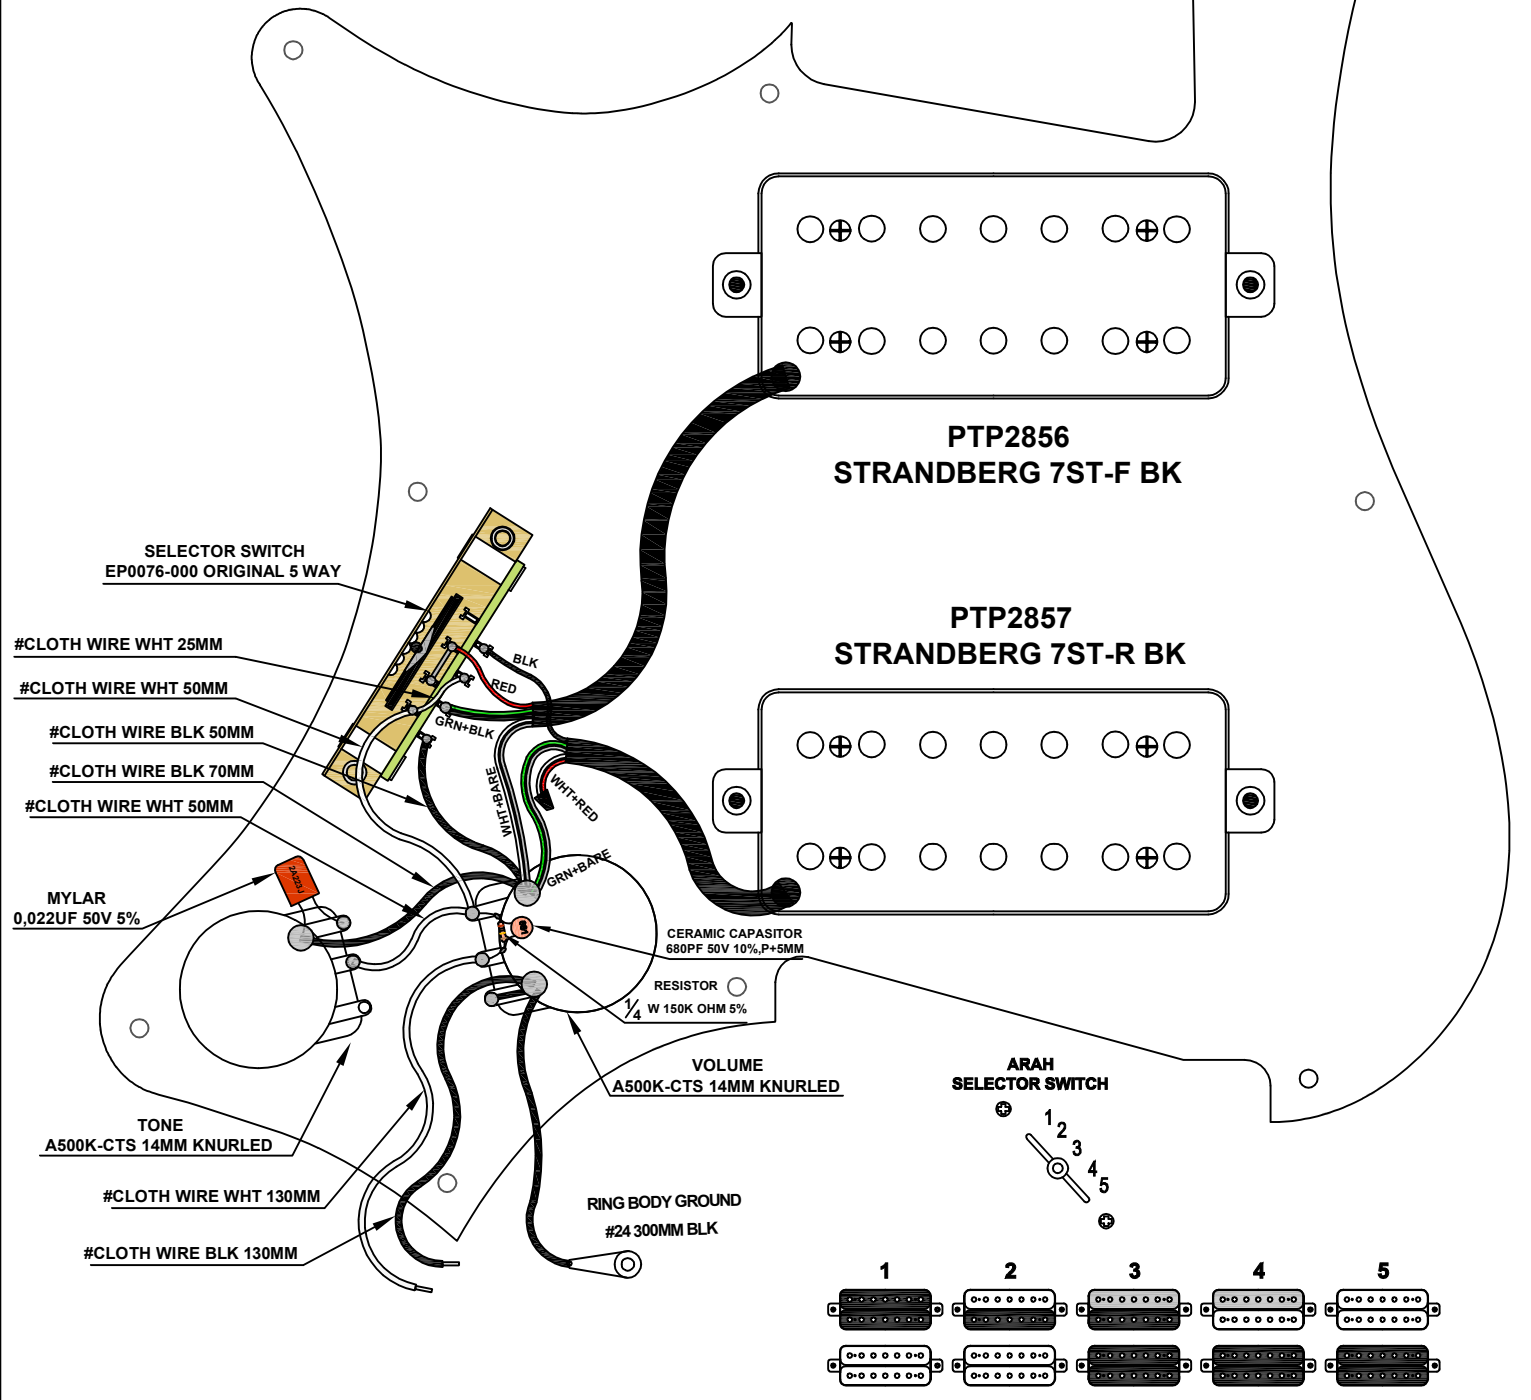

PICKGUARD:

- STRANDBERG CLASSIC 7 PEARLOID WH 3PLY-->GHOST WHITE
- STRANDBERG CLASSIC 7 PEARLOID BK 3PLY--> GRAPHITE METALLIC

- KNOB:NO.3 BK VOLUME,TONE
- SELECTOR KNOB: ABS DIMARZIO LEVER BLK

PT. CORT INDONESIA

MODEL NAME	STRANDBERG - BODEN CLASSIC 7 (H-H)		
DRAWING ON			
APPROVED BY	CHECKED BY	DESIGN BY	DRAWING BY