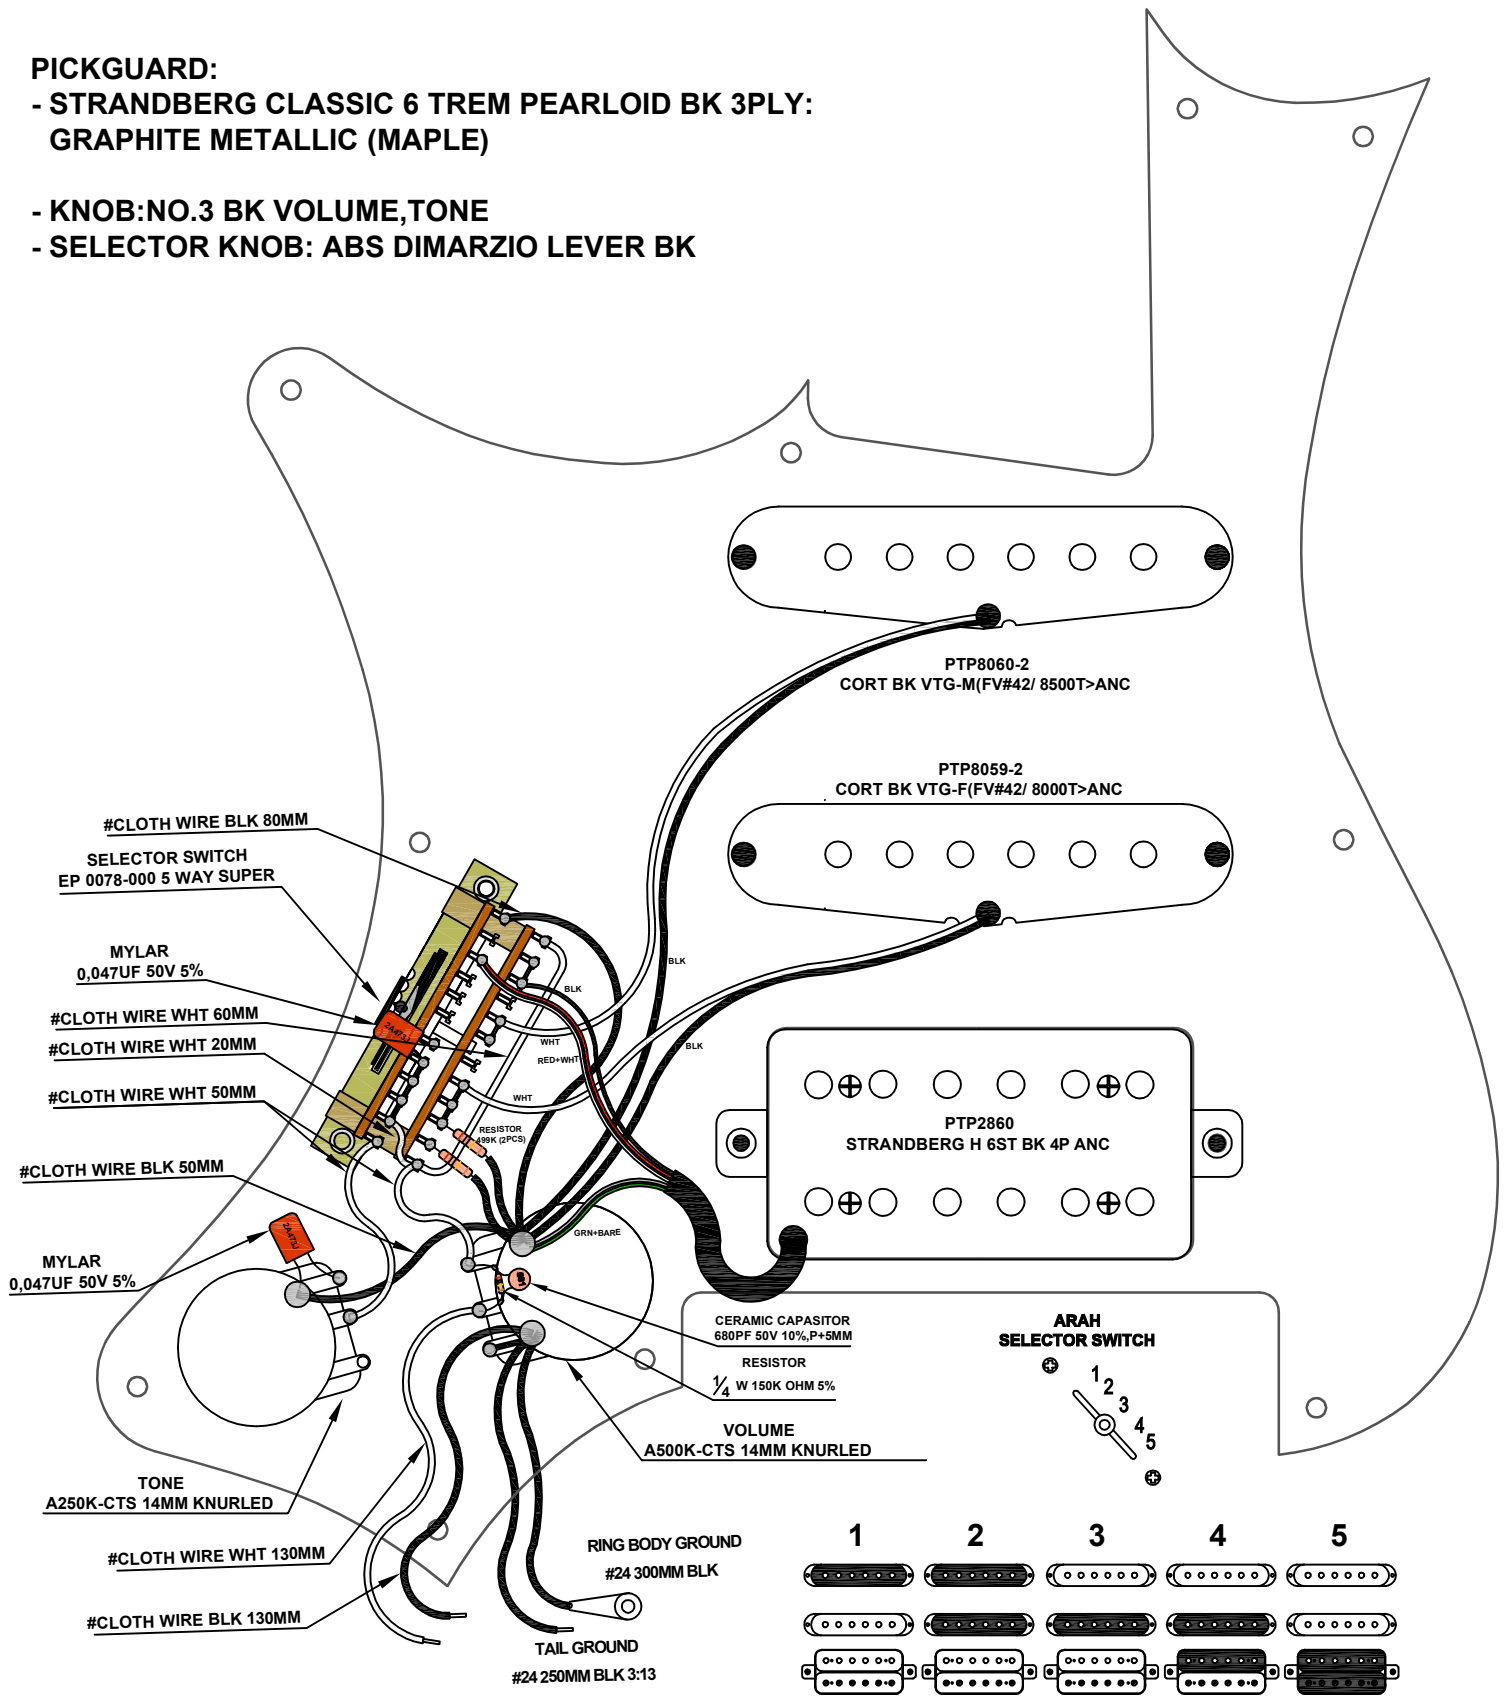

**PICKGUARD:**

- STRANDBERG CLASSIC 6 TREM PEARLOID BK 3PLY:  
GRAPHITE METALLIC (MAPLE)
- KNOB:NO.3 BK VOLUME,TONE
- SELECTOR KNOB: ABS DIMARZIO LEVER BK

**PT. CORT INDONESIA**

MODEL NAME	<b>STRANDBERG - BODEN CLASSIC 6 (S-S-H)</b>		
DRAWING ON			
APPROVED BY	CHECKED BY	DESIGN BY	DRAWING BY